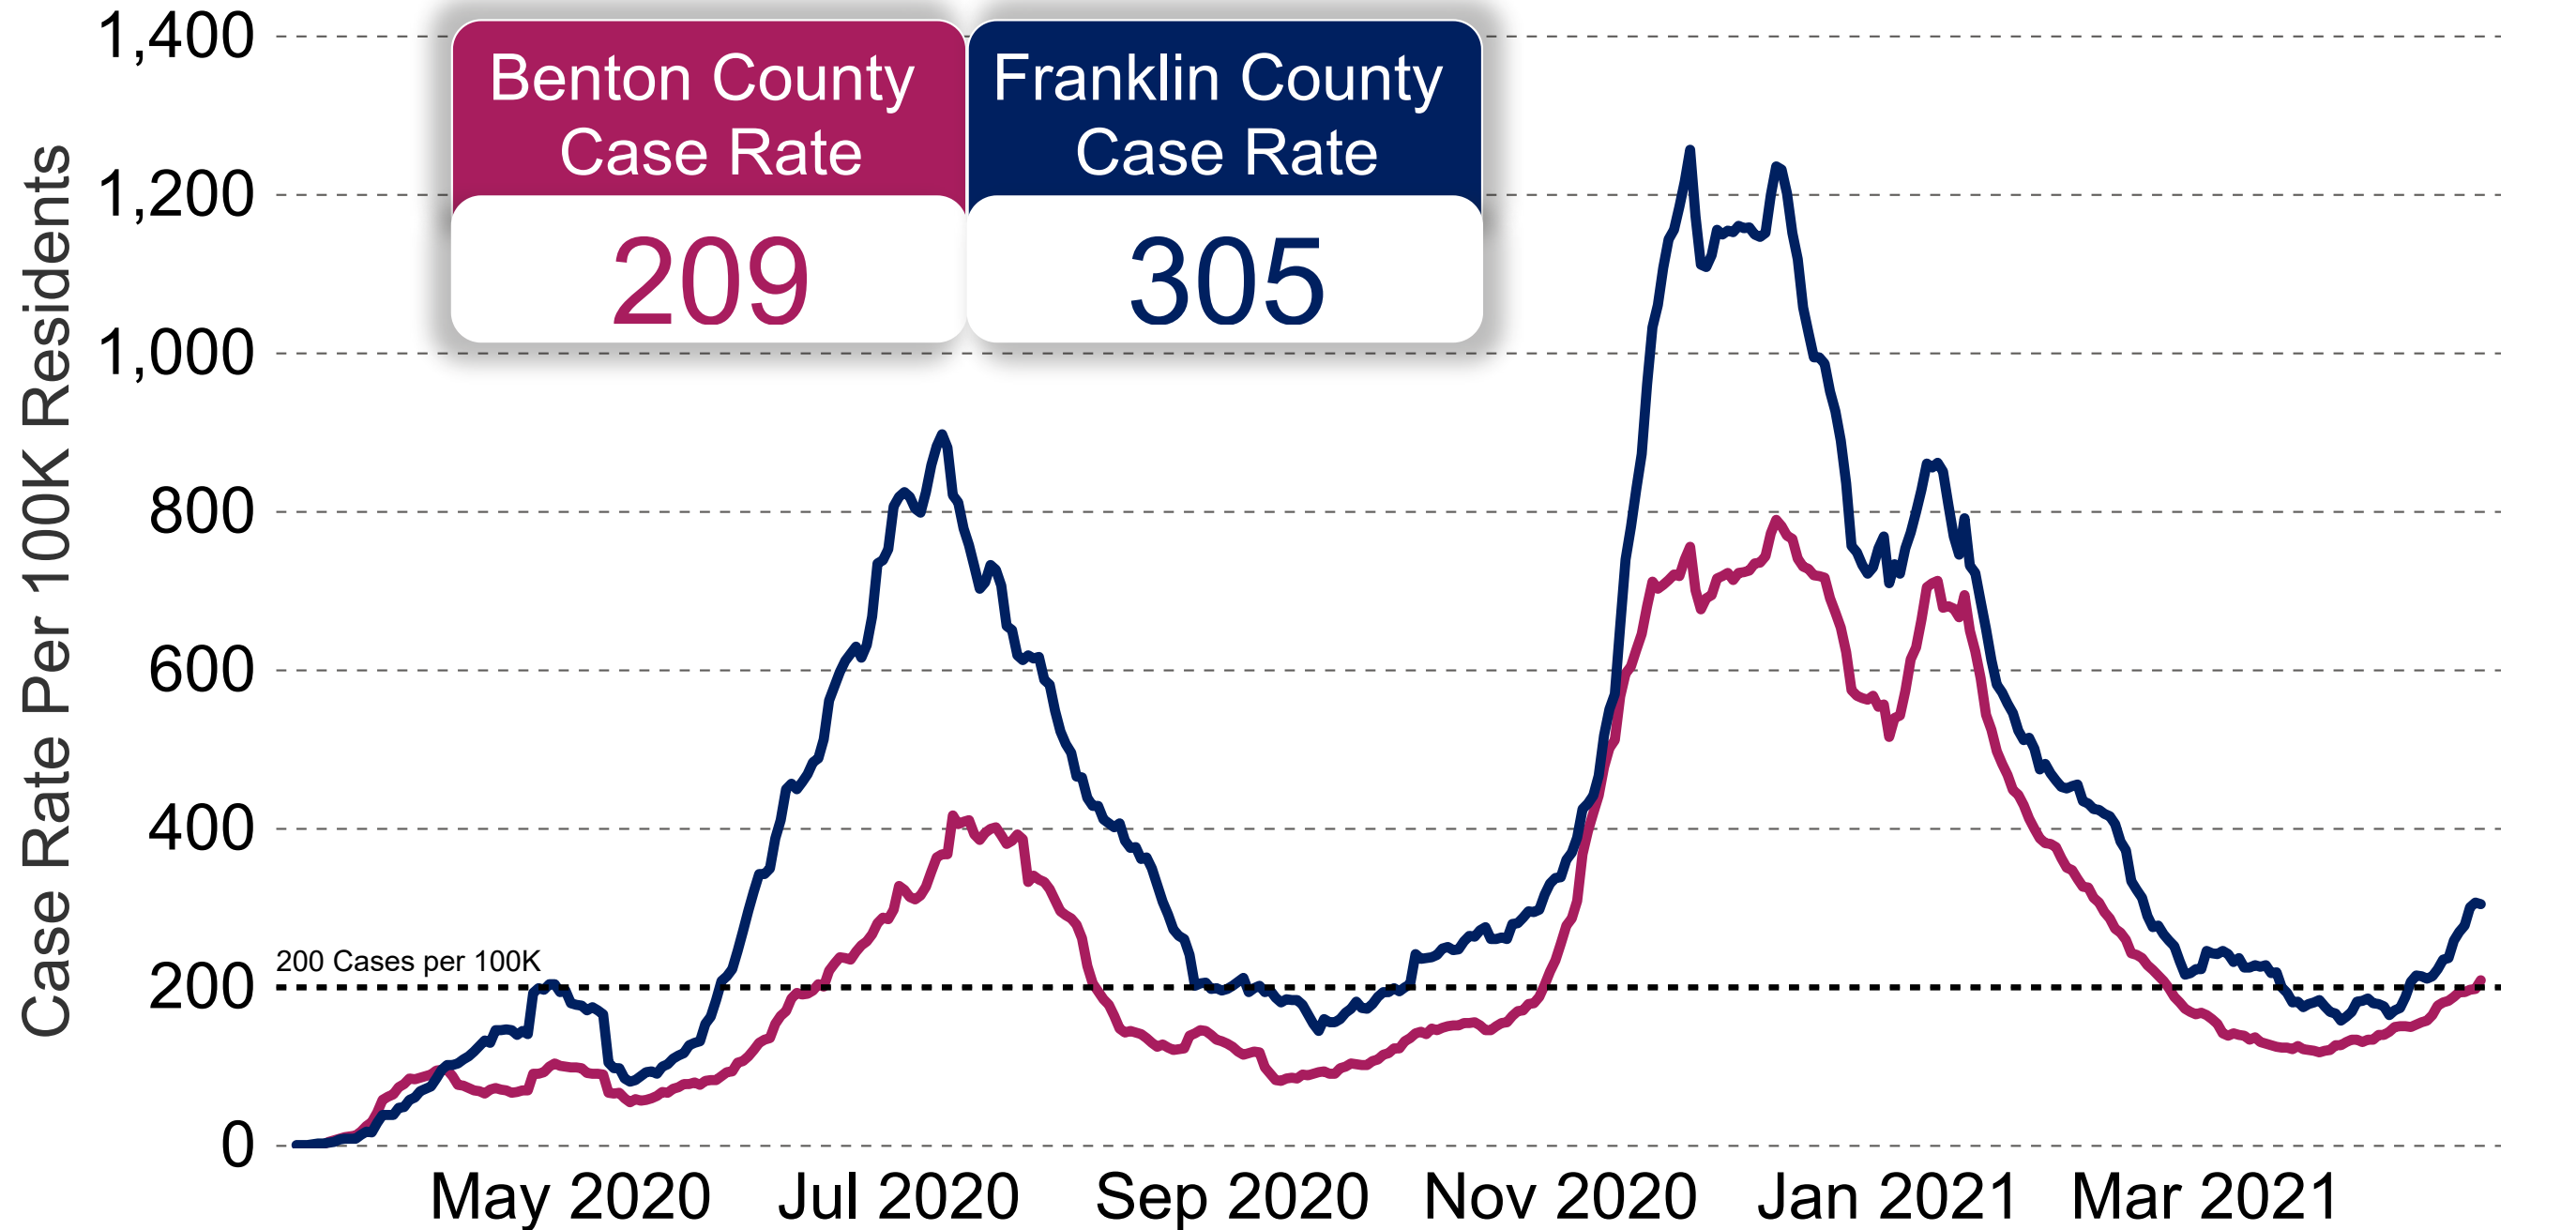

Rate of Newly Diagnosed COVID-19 Cases Over 14 Days

Updated: 4/29/2021 8:29:52 AM

Rate of Newly Diagnosed COVID-19 Cases Over 14 Days

Updated: 4/29/2021 8:29:52 AM