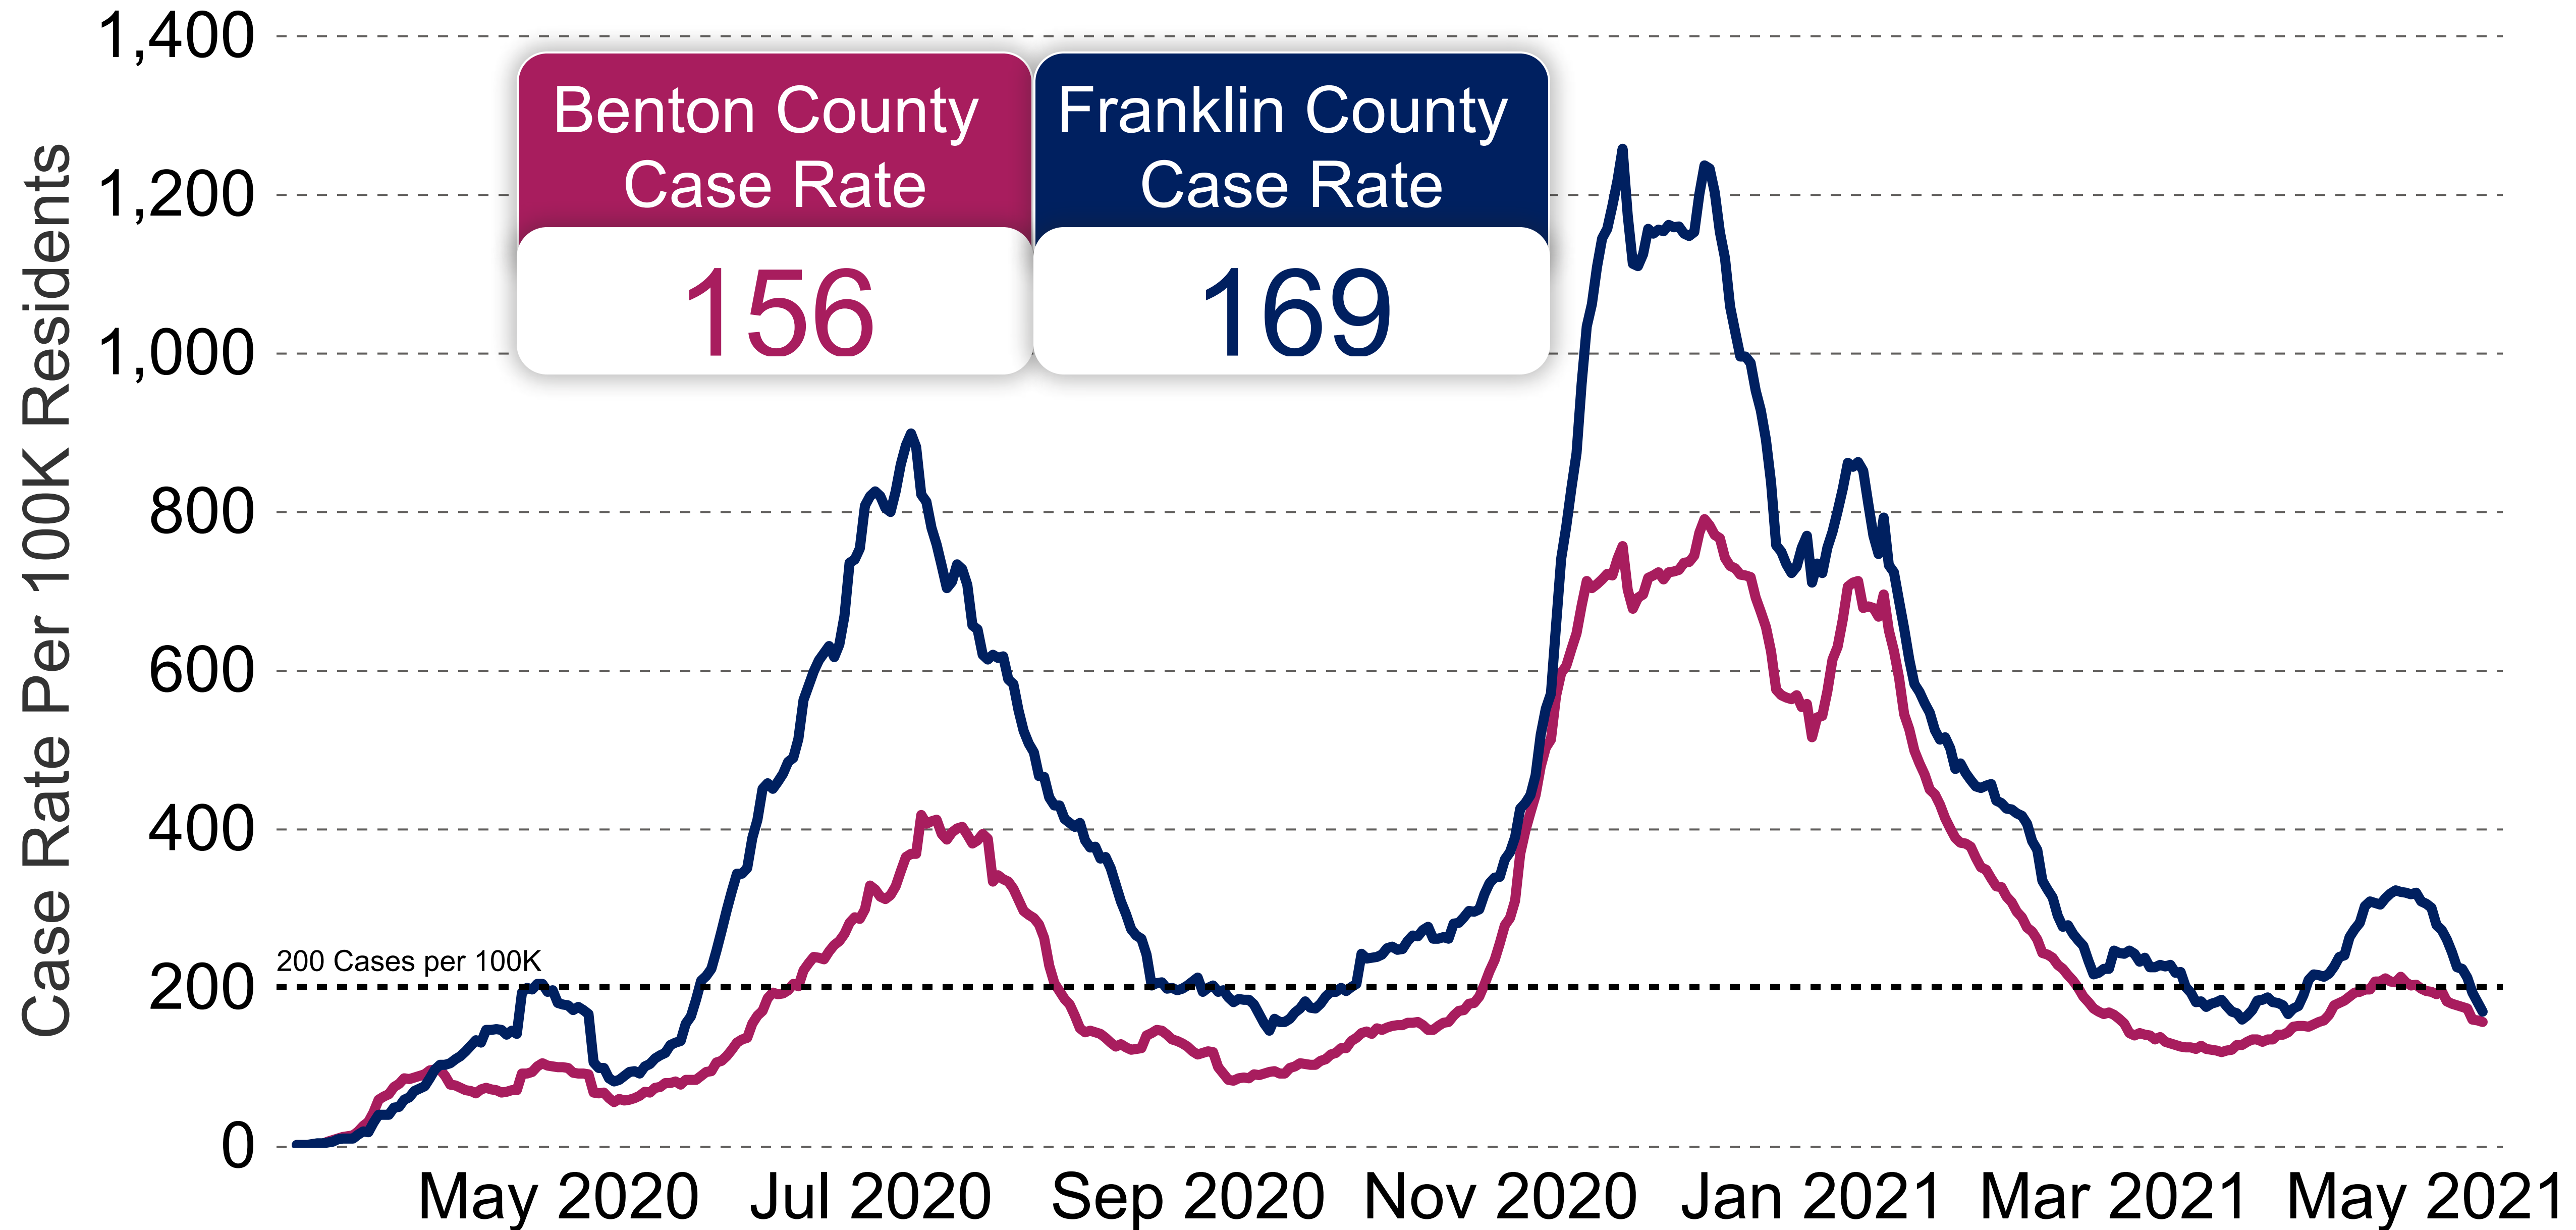

Rate of Newly Diagnosed COVID-19 Cases Over 14 Days

Updated: 5/20/2021 8:34:52 AM

Rate of Newly Diagnosed COVID-19 Cases Over 14 Days

Updated: 5/20/2021 8:34:52 AM