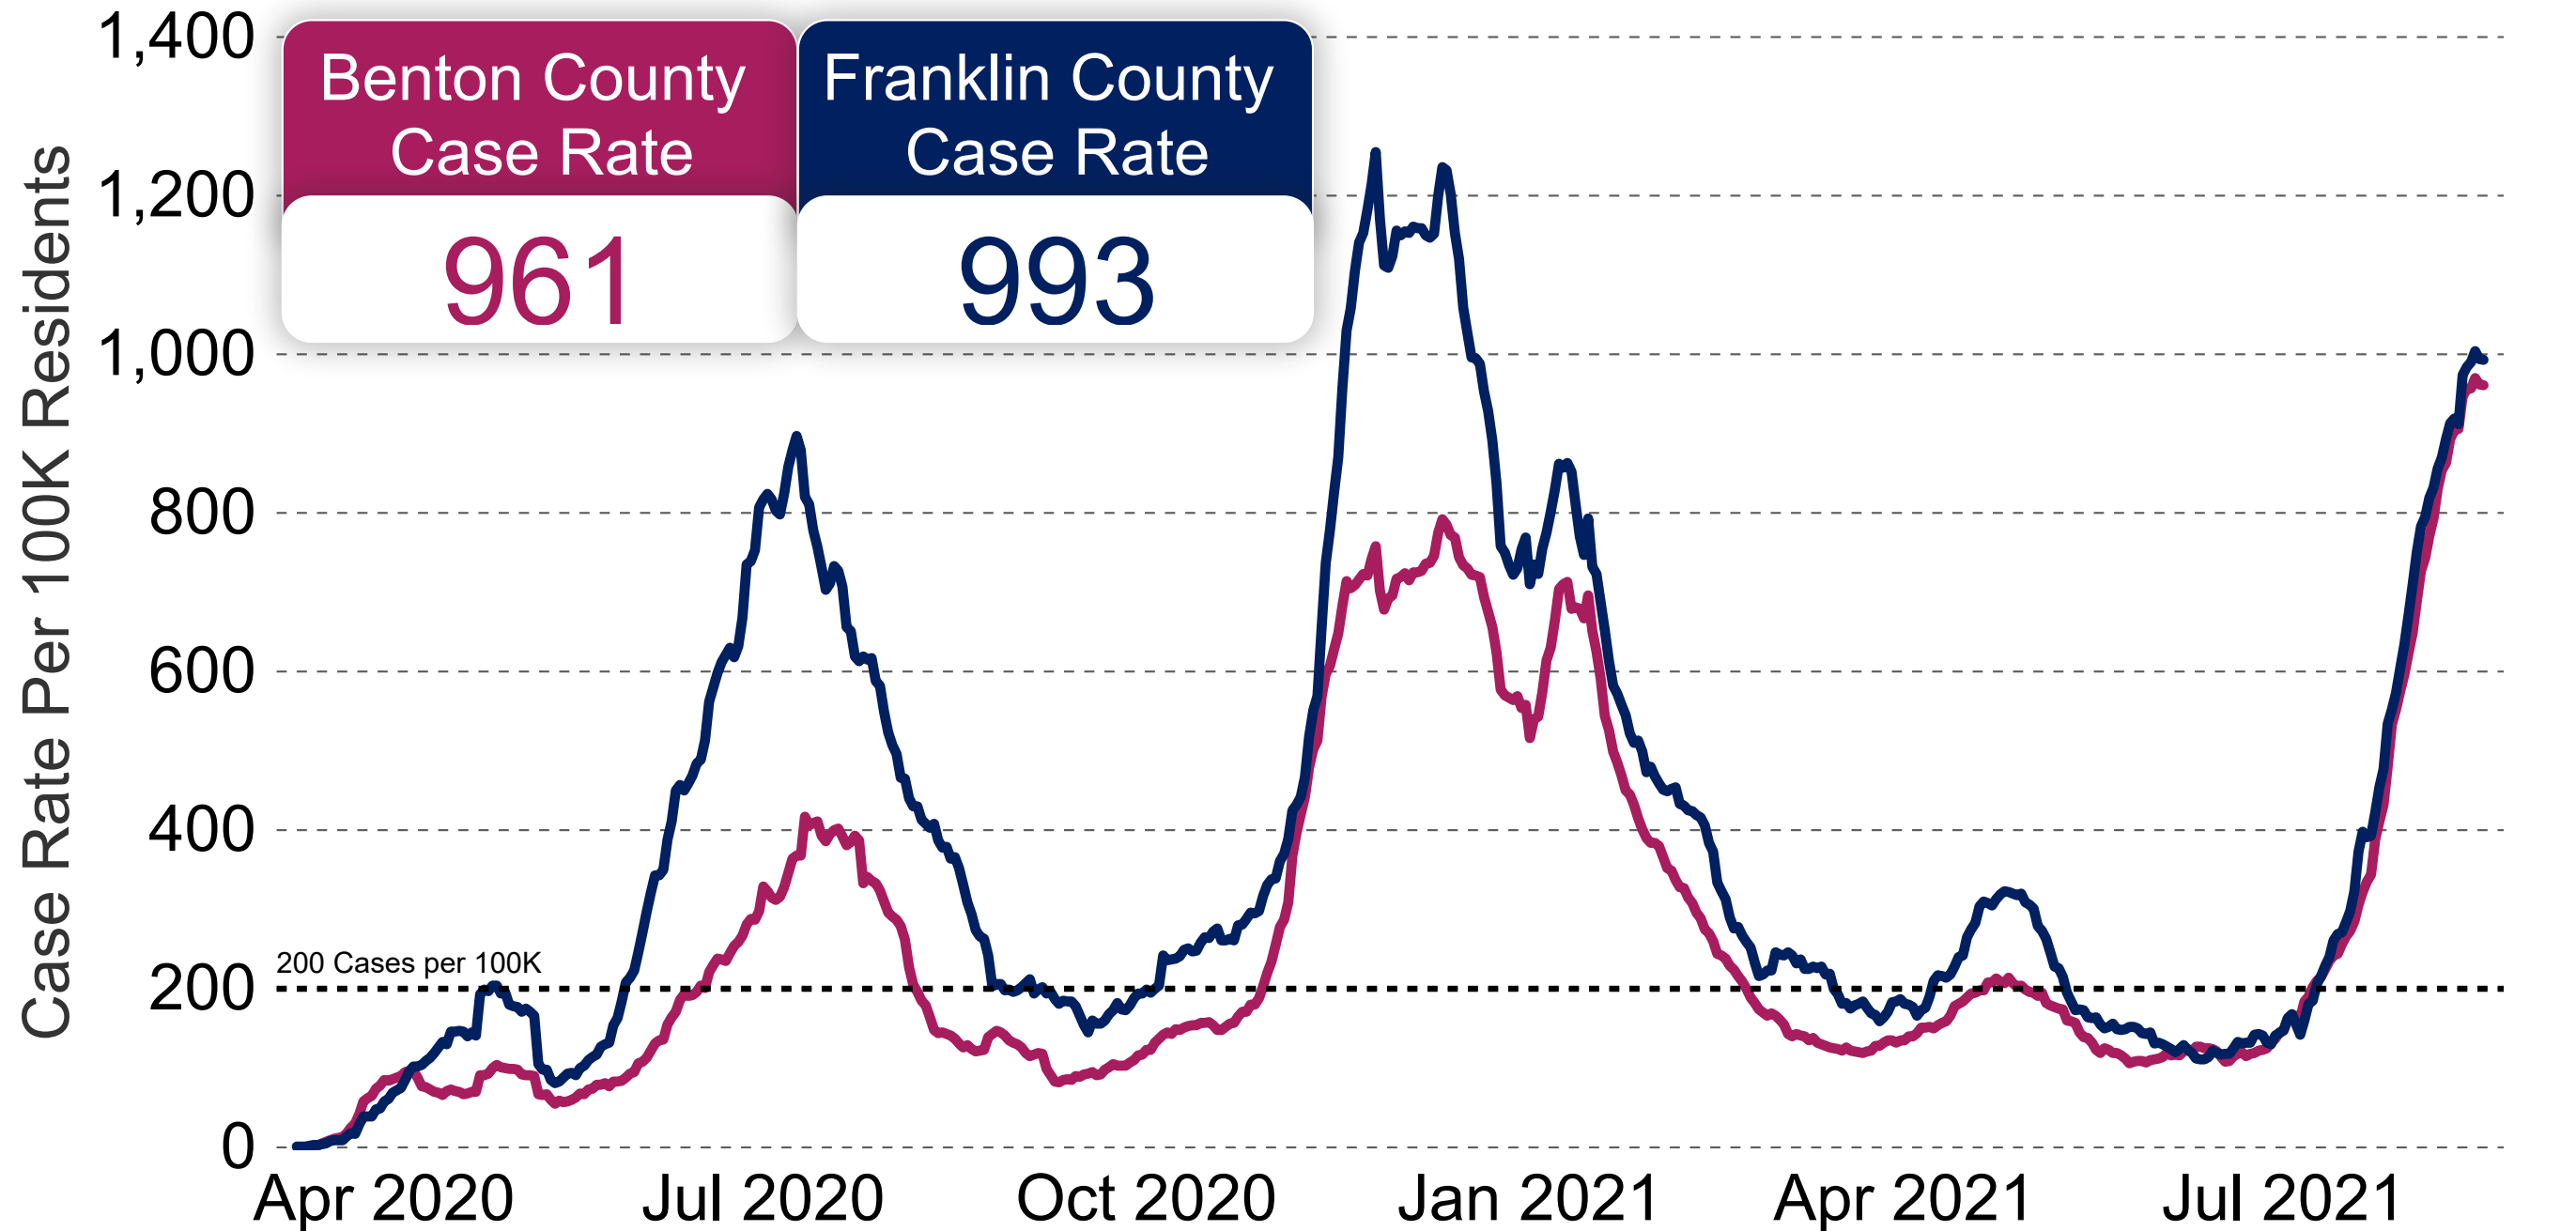

Rate of Newly Diagnosed COVID-19 Cases Over 14 Days

Updated: 8/26/2021 8:51:59 AM

Rate of Newly Diagnosed COVID-19 Cases Over 14 Days

Updated: 8/26/2021 8:51:59 AM